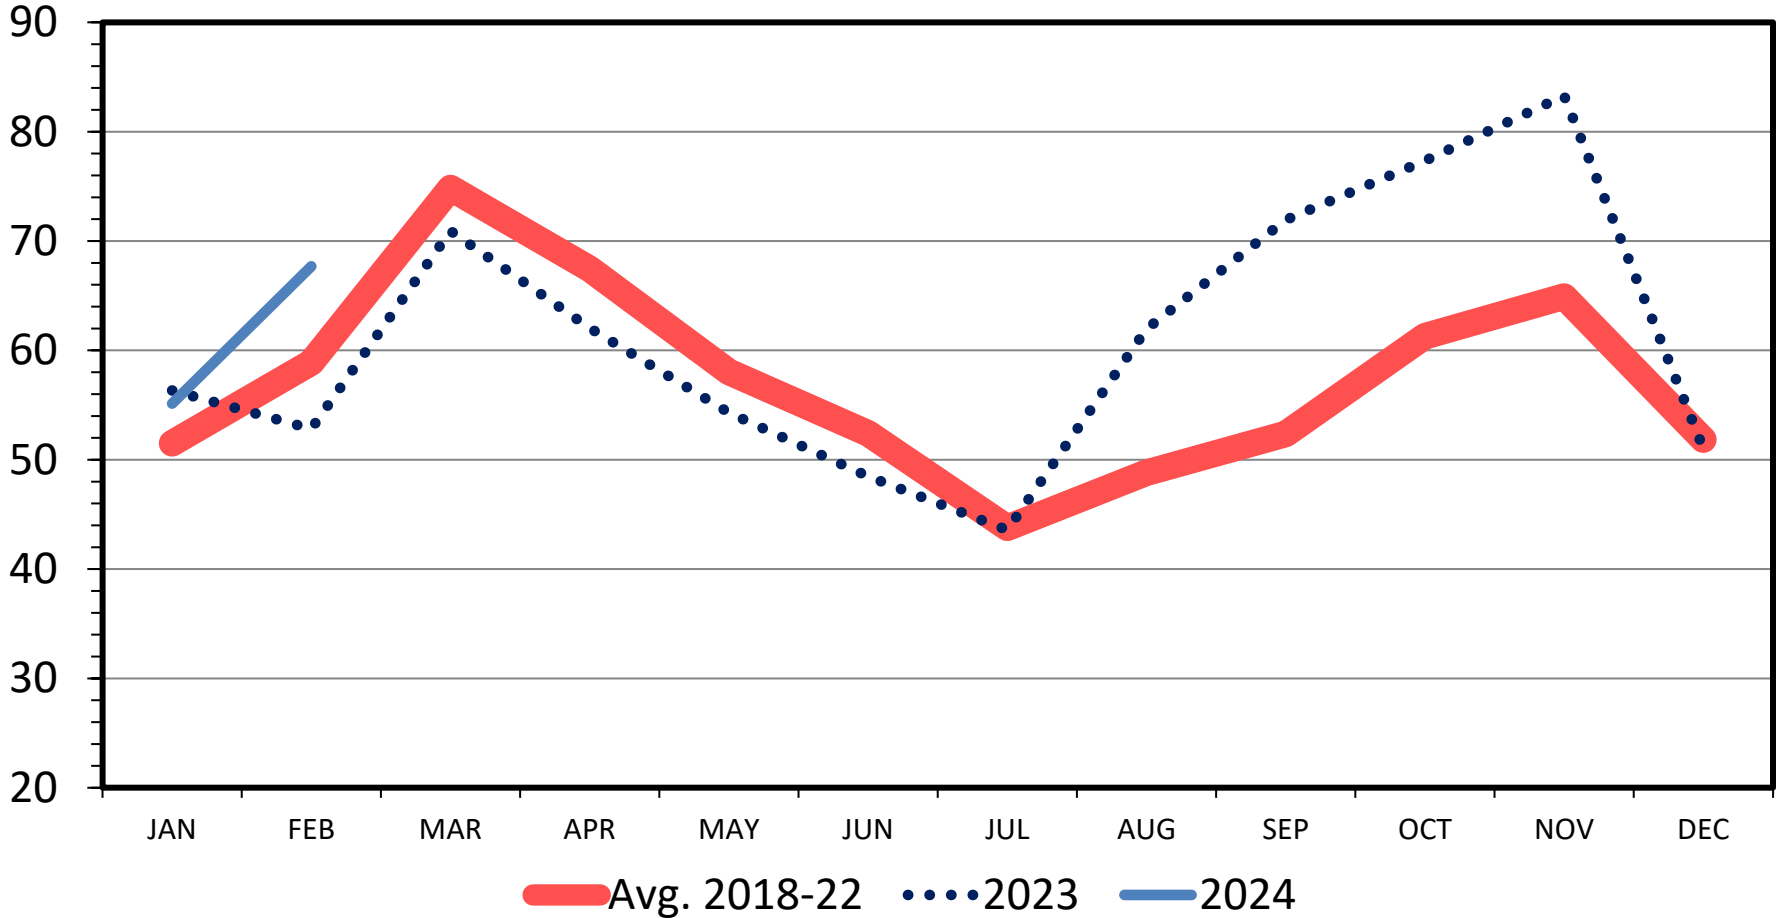

US CATTLE IMPORTS FROM CANADA

Monthly

Thou. Head

Data Source: USDA-ERS & USDA-FAS

Livestock Marketing Information Center

I-N-04
04/05/24